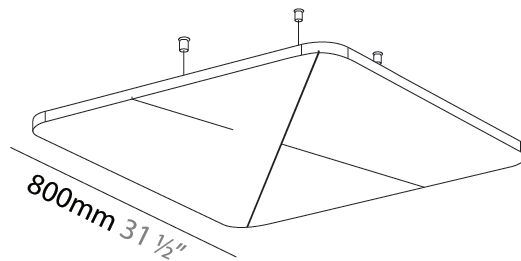

PROJECT	_____
TYPE	_____
SPECIFIER	_____
QUANTITY	_____
DATE	_____

QUANTUM ACOUSTIC PANEL SUSPENSION

A300707-

base number	_____	_____	_____
	Finishes (Diamond)	Finish Options	Cable Length

1. To build a product code in our configurator select the specify button on the base model # product page
2. To build a manual product code on this datasheet choose from the options listed below in blue font and add the suffix to the base model #

GENERAL

Series: Quantum Acoustic Panel
Brand: Prolicht
Division: Architectural
Mounting Type: Suspension
Mounting Location: Ceiling
Subcategory: Acoustic

PHYSICAL

Shape: Round
Length (mm): 800
Length (in): 31 ½
Width (mm): 800
Width (in): 31 ½
Height (mm): 24
Height (in): 15/16

Fixture Finish: [ANC / ASH / BNA / BTC / BZE / CEL / EGG / EVG / FOG / FOS / FST / FUA / IRI / IRO / KHA / LIC / LIM / MER / MSN / MUS / ONX / PEA / PLU / POL / PPY / RAY / ROY / RST / STE / SWD / TAN / TAU](#)

Holder Finish: [SSR / BKV / CWI / CRY / HAB / LAG / UFT / ITA / RUA / RUR / MIC / FTG / MYG / TWT / LOD / PUS / FRO / FUP / KIA / POP / BLS / SPG / MEY / GOH / GUM / CHC / COM / ABZ / JAG](#)

Fixture Material: [Aluminum](#)
[Cable Details: 2000mm / 6000mm Transparent Cable](#)

ELECTRICAL

LED

OPTICAL

RATINGS AND CERTIFICATIONS

Certified By: CSA Certified to UL and CSA Standards
IP rating: IP20