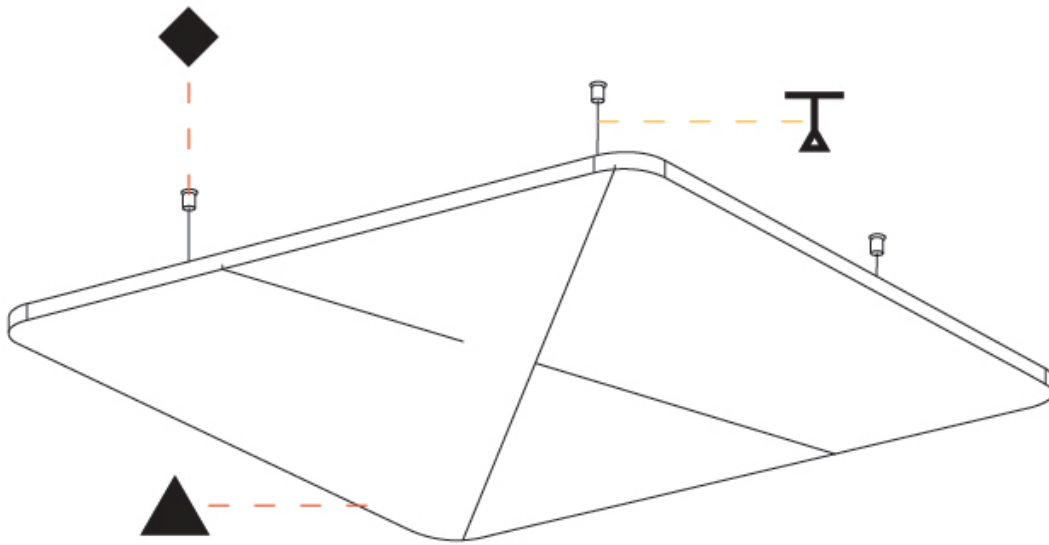

QUANTUM ACOUSTIC PANEL SUSPENSION

A300708-

PROJECT	_____
TYPE	_____
SPECIFIER	_____
QUANTITY	_____
DATE	_____