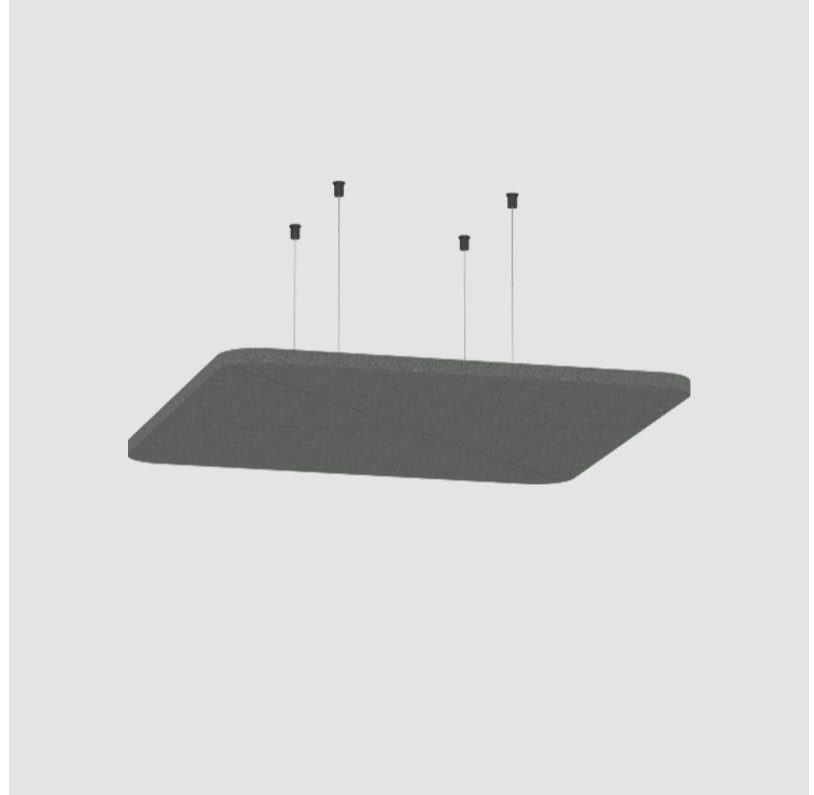

PROJECT	_____
TYPE	_____
SPECIFIER	_____
QUANTITY	_____
DATE	_____

QUANTUM ACOUSTIC PANEL SUSPENSION

A300707-

base number	_____	_____	_____
	Finishes (Diamond)	Finish Options	Cable Length

1. To build a product code in our configurator select the specify button on the base model # product page
2. To build a manual product code on this datasheet choose from the options listed below in blue font and add the suffix to the base model #

GENERAL

Series: Quantum Acoustic Panel
Brand: Prolicht
Division: Architectural
Mounting Type: Suspension
Mounting Location: Ceiling
Subcategory: Acoustic

PHYSICAL

Shape: Round
Length (mm): 800
Length (in): 31 ½
Width (mm): 800
Width (in): 31 ½
Height (mm): 24
Height (in): 15/16

Fixture Finish: [ANC / ASH / BNA / BTC / BZE / CEL / EGG / EVG / FOG / FOS / FST / FUA / IRI / IRO / KHA / LIC / LIM / MER / MSN / MUS / ONX / PEA / PLU / POL / PPY / RAY / ROY / RST / STE / SWD / TAN / TAU](#)

Holder Finish: [SSR / BKV / CWI / CRY / HAB / LAG / UFT / ITA / RUA / RUR / MIC / FTG / MYG / TWT / LOD / PUS / FRO / FUP / KIA / POP / BLS / SPG / MEY / GOH / GUM / CHC / COM / ABZ / JAG](#)

Fixture Material: [Aluminum](#)
[Cable Details: 2000mm / 6000mm Transparent Cable](#)

ELECTRICAL

LED

OPTICAL

RATINGS AND CERTIFICATIONS

Certified By: CSA Certified to UL and CSA Standards
IP rating: IP20