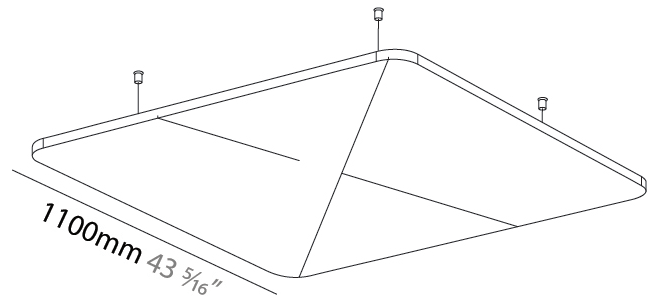

PROJECT	_____
TYPE	_____
SPECIFIER	_____
QUANTITY	_____
DATE	_____

QUANTUM ACOUSTIC PANEL SUSPENSION

A300708-

base number	_____	_____	_____
	Finishes (Diamond)	Finish Options	Cable Length

1. To build a product code in our configurator select the specify button on the base model # product page
2. To build a manual product code on this datasheet choose from the options listed below in blue font and add the suffix to the base model #

GENERAL

Series: Quantum Acoustic Panel
Brand: Prolicht
Division: Architectural
Mounting Type: Suspension
Mounting Location: Ceiling
Subcategory: Acoustic

PHYSICAL

Shape: Round
Length (mm): 1100
Length (in): 43 ⁵/₁₆
Width (mm): 1100
Width (in): 43 ⁵/₁₆
Height (mm): 24
Height (in): 15/16

Fixture Finish: [ANC / ASH / BNA / BTC / BZE / CEL / EGG / EVG / FOG / FOS / FST / FUA / IRI / IRO / KHA / LIC / LIM / MER / MSN / MUS / ONX / PEA / PLU / POL / PPY / RAY / ROY / RST / STE / SWD / TAN / TAU](#)

Holder Finish: [SSR / BKV / CWI / CRY / HAB / LAG / UFT / ITA / RUA / RUR / MIC / FTG / MYG / TWT / LOD / PUS / FRO / FUP / KIA / POP / BLS / SPG / MEY / GOH / GUM / CHC / COM / ABZ / JAG](#)

Fixture Material: [Aluminum](#)
[Cable Details: 2000mm / 6000mm Transparent Cable](#)

ELECTRICAL

LED

OPTICAL

RATINGS AND CERTIFICATIONS

Certified By: CSA Certified to UL and CSA Standards
IP rating: IP20