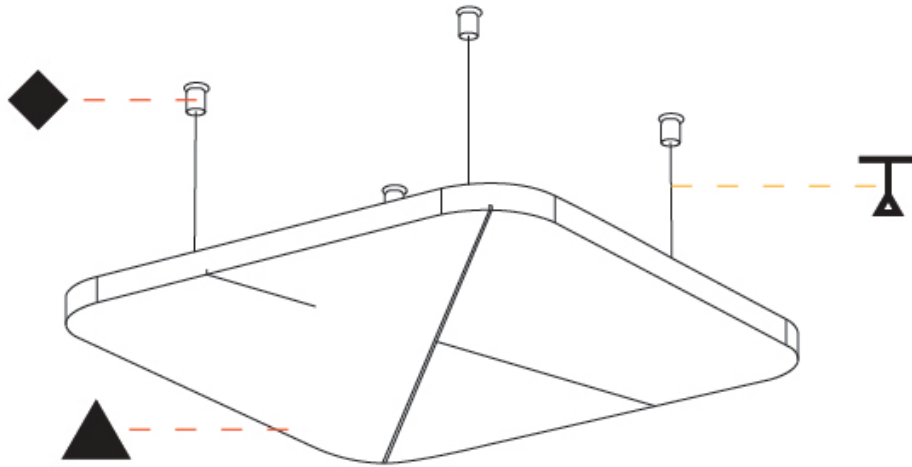

QUANTUM ACOUSTIC PANEL SUSPENSION

A300706-

PROJECT	_____
TYPE	_____
SPECIFIER	_____
QUANTITY	_____
DATE	_____

A