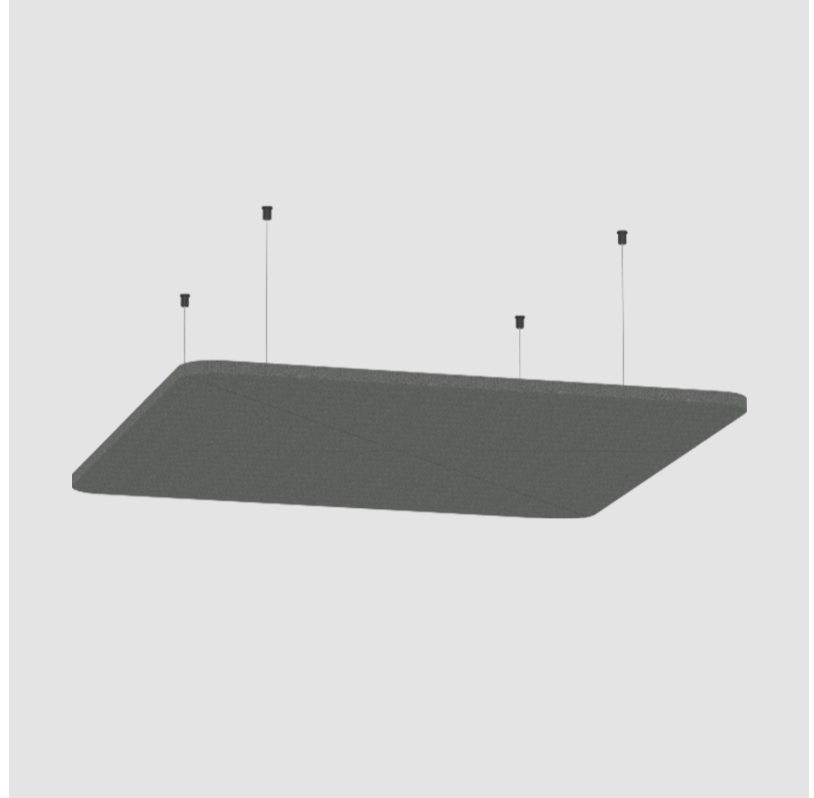

PROJECT	_____
TYPE	_____
SPECIFIER	_____
QUANTITY	_____
DATE	_____

QUANTUM ACOUSTIC PANEL SUSPENSION

A300708-

base number	_____	_____	_____
	Finishes (Diamond)	Finish Options	Cable Length

1. To build a product code in our configurator select the specify button on the base model # product page
2. To build a manual product code on this datasheet choose from the options listed below in blue font and add the suffix to the base model #

GENERAL

Series: Quantum Acoustic Panel
Brand: Prolicht
Division: Architectural
Mounting Type: Suspension
Mounting Location: Ceiling
Subcategory: Acoustic

PHYSICAL

Shape: Round
Length (mm): 1100
Length (in): 43 ⁵/₁₆
Width (mm): 1100
Width (in): 43 ⁵/₁₆
Height (mm): 24
Height (in): 15/16

Fixture Finish: [ANC / ASH / BNA / BTC / BZE / CEL / EGG / EVG / FOG / FOS / FST / FUA / IRI / IRO / KHA / LIC / LIM / MER / MSN / MUS / ONX / PEA / PLU / POL / PPY / RAY / ROY / RST / STE / SWD / TAN / TAU](#)

Holder Finish: [SSR / BKV / CWI / CRY / HAB / LAG / UFT / ITA / RUA / RUR / MIC / FTG / MYG / TWT / LOD / PUS / FRO / FUP / KIA / POP / BLS / SPG / MEY / GOH / GUM / CHC / COM / ABZ / JAG](#)

Fixture Material: [Aluminum](#)
[Cable Details: 2000mm / 6000mm Transparent Cable](#)

ELECTRICAL

LED

OPTICAL

RATINGS AND CERTIFICATIONS

Certified By: CSA Certified to UL and CSA Standards
IP rating: IP20