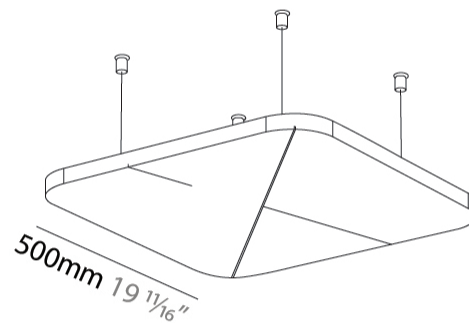

PROJECT	
TYPE	
SPECIFIER	
QUANTITY	
DATE	

QUANTUM ACOUSTIC PANEL SUSPENSION

A300706-

base number	Finishes (Diamond)	Finish Options	Cable Length

1. To build a product code in our configurator select the specify button on the base model # product page
2. To build a manual product code on this datasheet choose from the options listed below in blue font and add the suffix to the base model #

GENERAL

Series: Quantum Acoustic Panel
Brand: Prolicht
Division: Architectural
Mounting Type: Suspension
Mounting Location: Ceiling
Subcategory: Acoustic

PHYSICAL

Shape: Round
Length (mm): 500
Length (in): 19 11/16
Width (mm): 500
Width (in): 19 11/16
Height (mm): 24
Height (in): 15/16

Fixture Finish: [ANC](#) / [ASH](#) / [BNA](#) / [BTC](#) / [BZE](#) / [CEL](#) / [EGG](#) / [EVG](#) / [FOG](#) / [FOS](#) / [FST](#) / [FUA](#) / [IRI](#) / [IRO](#) / [KHA](#) / [LIC](#) / [LIM](#) / [MER](#) / [MSN](#) / [MUS](#) / [ONX](#) / [PEA](#) / [PLU](#) / [POL](#) / [PPY](#) / [RAY](#) / [ROY](#) / [RST](#) / [STE](#) / [SWD](#) / [TAN](#) / [TAU](#)

Holder Finish: [SSR](#) / [BKV](#) / [CWI](#) / [CRY](#) / [HAB](#) / [LAG](#) / [UFT](#) / [ITA](#) / [RUA](#) / [RUR](#) / [MIC](#) / [FTG](#) / [MYG](#) / [TWT](#) / [LOD](#) / [PUS](#) / [FRO](#) / [FUP](#) / [KIA](#) / [POP](#) / [BLS](#) / [SPG](#) / [MEY](#) / [GOH](#) / [GUM](#) / [CHC](#) / [COM](#) / [ABZ](#) / [JAG](#)

Fixture Material: Aluminum
[Cable Details: 2000mm / 6000mm Transparent Cable](#)

ELECTRICAL

LED

OPTICAL

RATINGS AND CERTIFICATIONS

Certified By: CSA Certified to UL and CSA Standards
IP rating: IP20