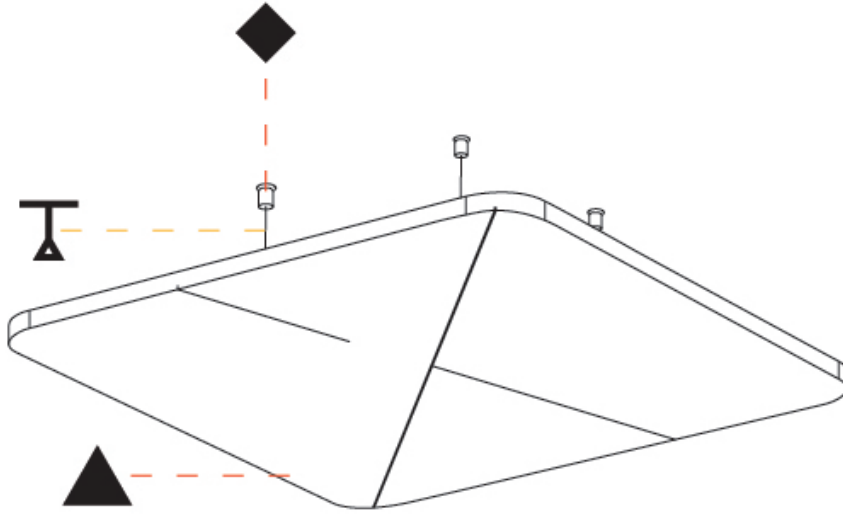

QUANTUM ACOUSTIC PANEL SUSPENSION

A300707-

PROJECT

TYPE

SPECIFIER

QUANTITY

DATE

A